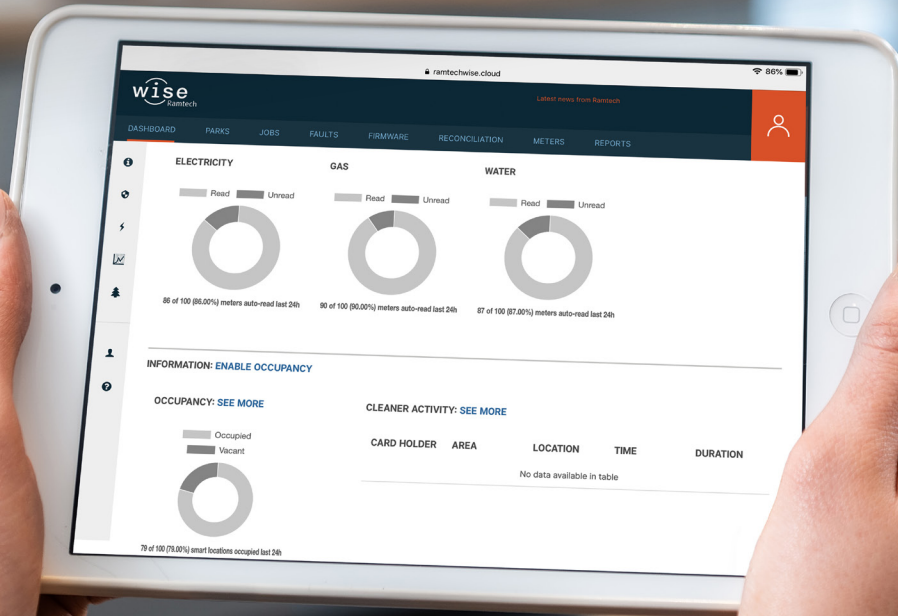

# Wise SMART MODULE

Managing and tracking your energy just got easier...

FREE DEMO  
CALL  
0115 822 3425

wiseramtech.co.uk